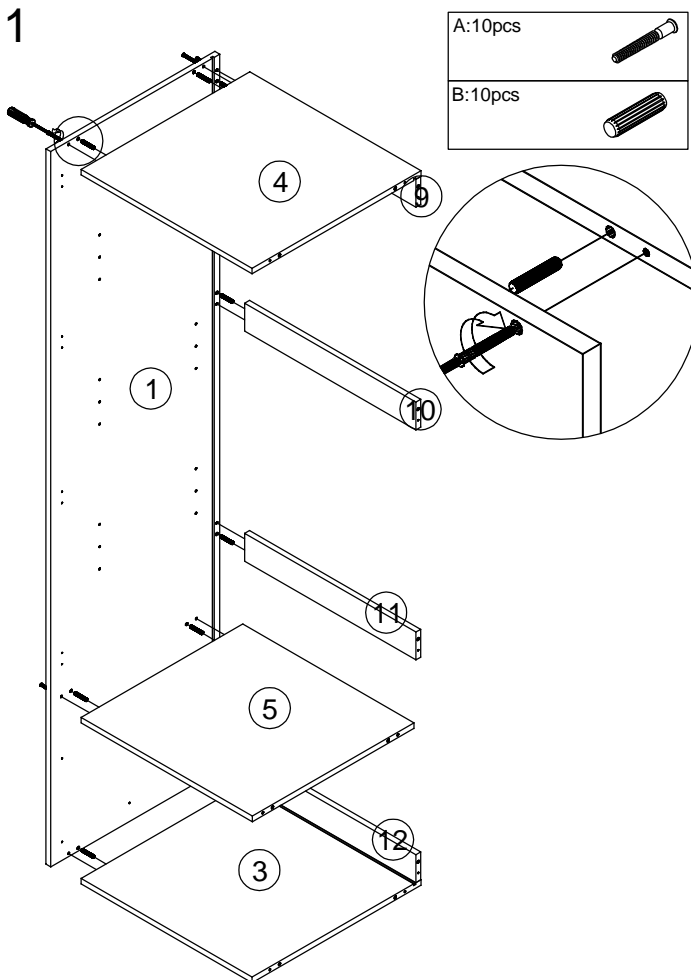

Pantry Unit With Two Drawers

A:20pcs
ø7x48mm

B:20pcs
ø8x40mm

C:12pcs

D:4pcs

E:2pcs

F:20pcs
ø4x16mm

G:20pcs
ø4x16mm

1

2

3

- A: 10 pcs 
- B: 10 pcs 

4

- C: 12 pcs 
- G: 2 pcs 
- F: 12 pcs 

5

- D: 4 pcs 
- F: 8 pcs 