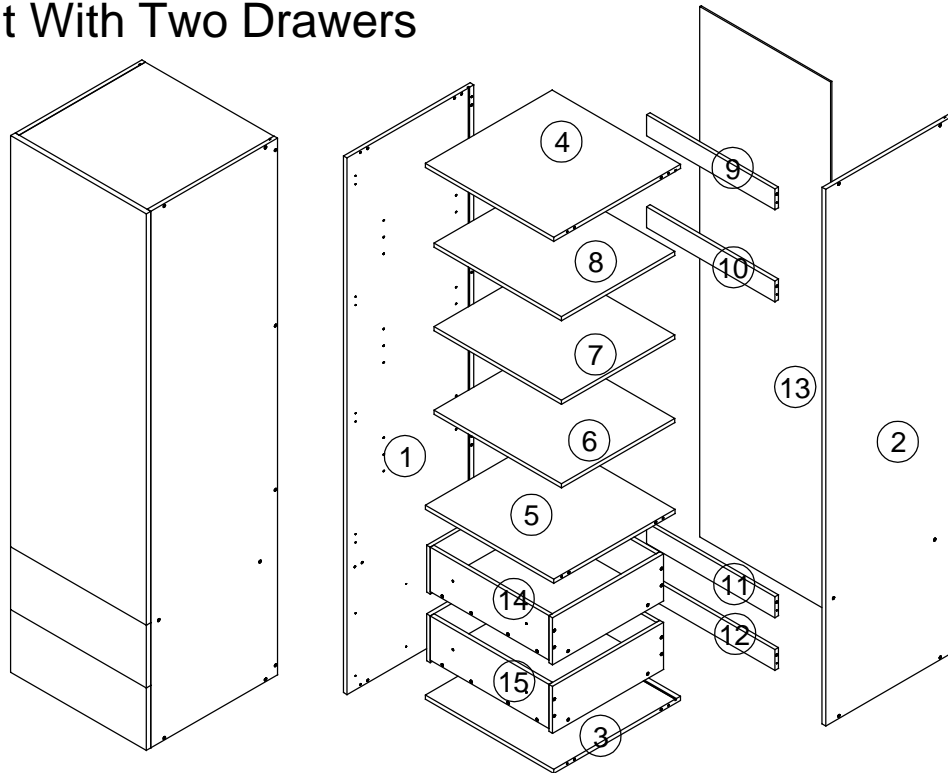

Pantry Unit With Two Drawers

A:20pcs
ø7x48mm

B:20pcs
ø8x40mm

C:12pcs

D:4pcs

E:2pcs

F:20pcs
ø4x16mm

G:20pcs
ø4x16mm

1

2

3

- A: 10 pcs 
- B: 10 pcs 

4

- C: 12 pcs 
- G: 2 pcs 
- F: 12 pcs 

5

- D: 4 pcs 
- F: 8 pcs 