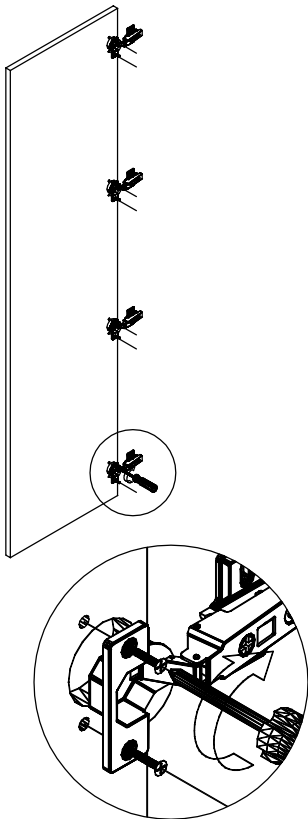

Pantry Unit With Two Drawers

A:20pcs
ø7x48mm

B:20pcs
ø8x40mm

C:12pcs

D:4pcs

E:2pcs

F:20pcs
ø4x16mm

G:20pcs
ø4x16mm

1

2

3

- A: 10 pcs 
- B: 10 pcs 

4

- C: 12 pcs 
- G: 2 pcs 
- F: 12 pcs 

5

- D: 4 pcs 
- F: 8 pcs 